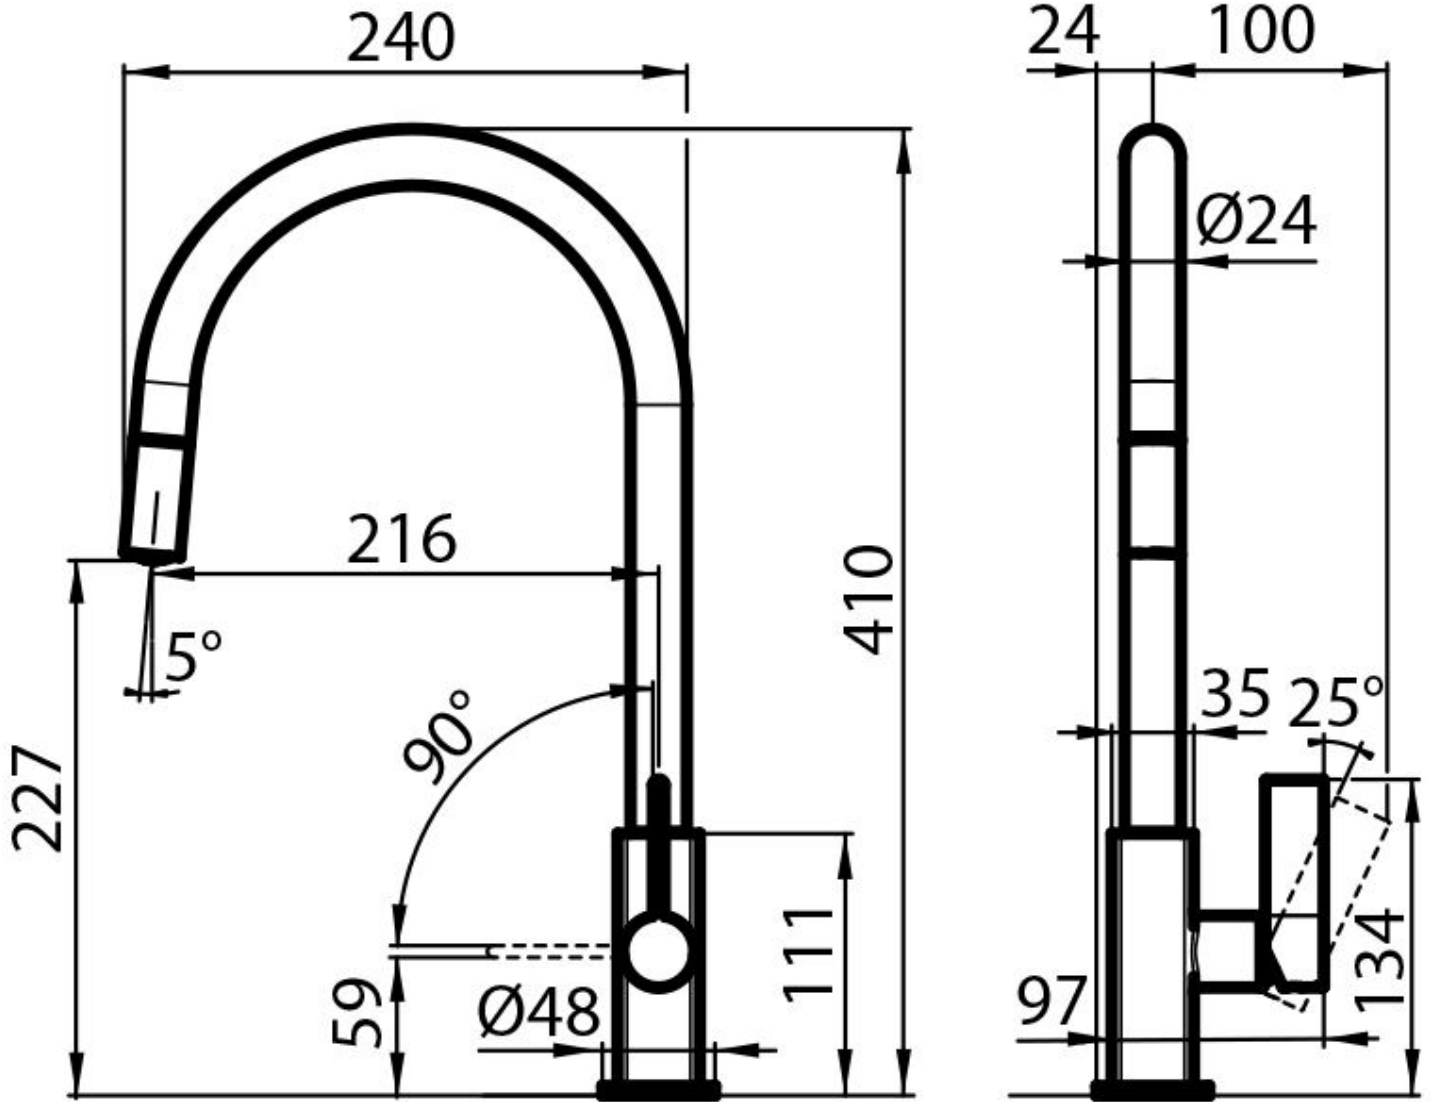

TECHNICAL DATA